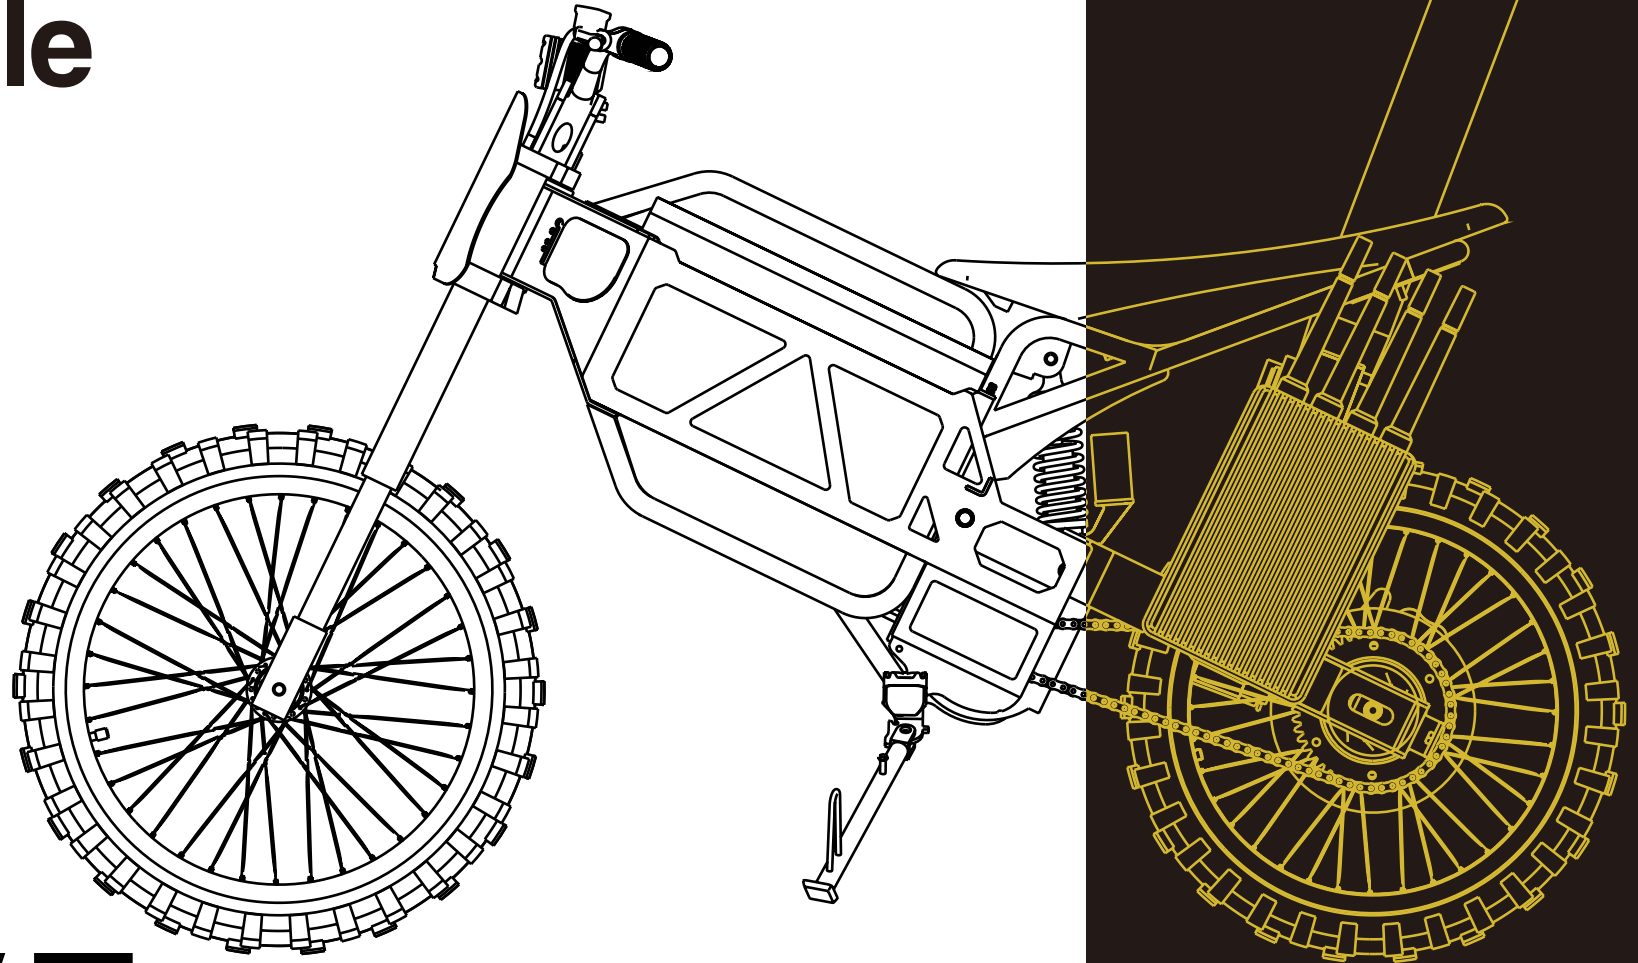

Intelligent&Professional Shooting Training Products

Electric All-Terrain Vehicle

FIVE