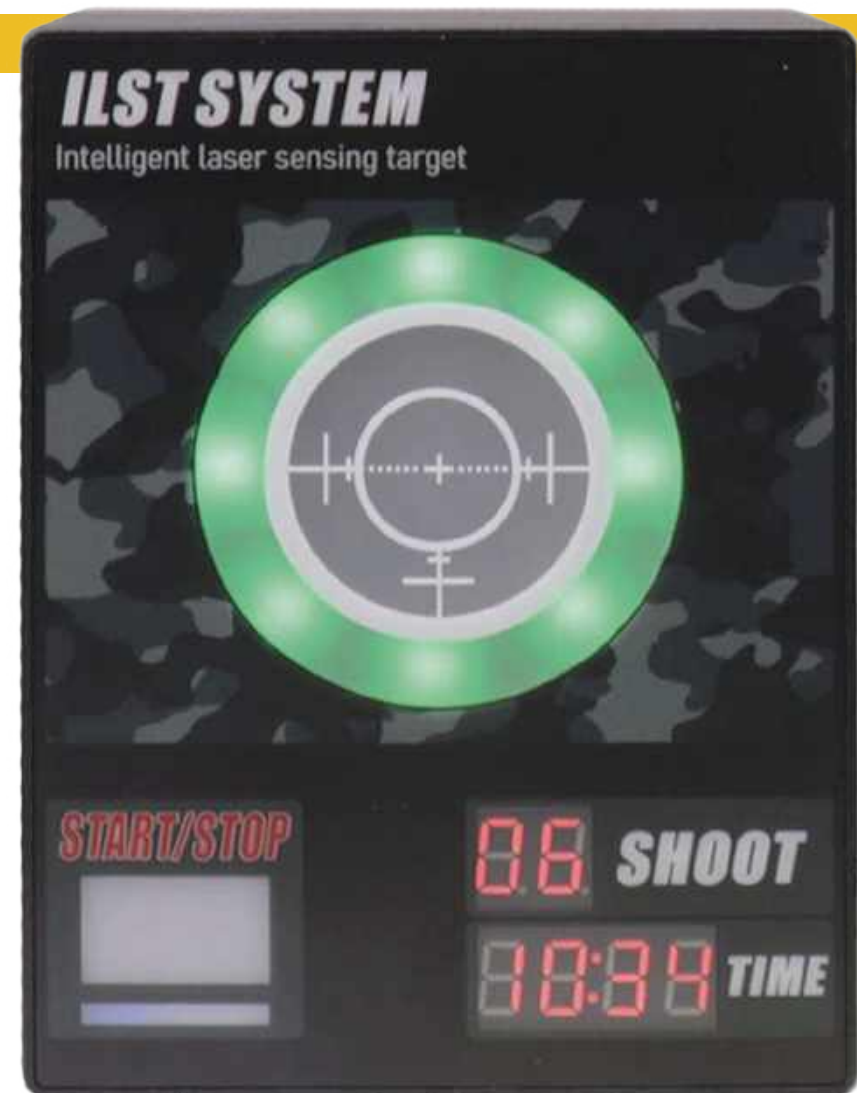

Laser Sensing Target

J10C Laser Sensing Target provides corresponding audio-visual feedback by receiving laser signals. When three or more targets are connected wirelessly, they automatically form an intelligent laser shooting training system. Additionally, the J10C target is compatible with most laser devices on the market.

Features

- Sound and visual indication
- Automatically form a smart target system
- Two levels of adjustable volume and mute mode
- Three adjustable modes when 3 or more targets connect