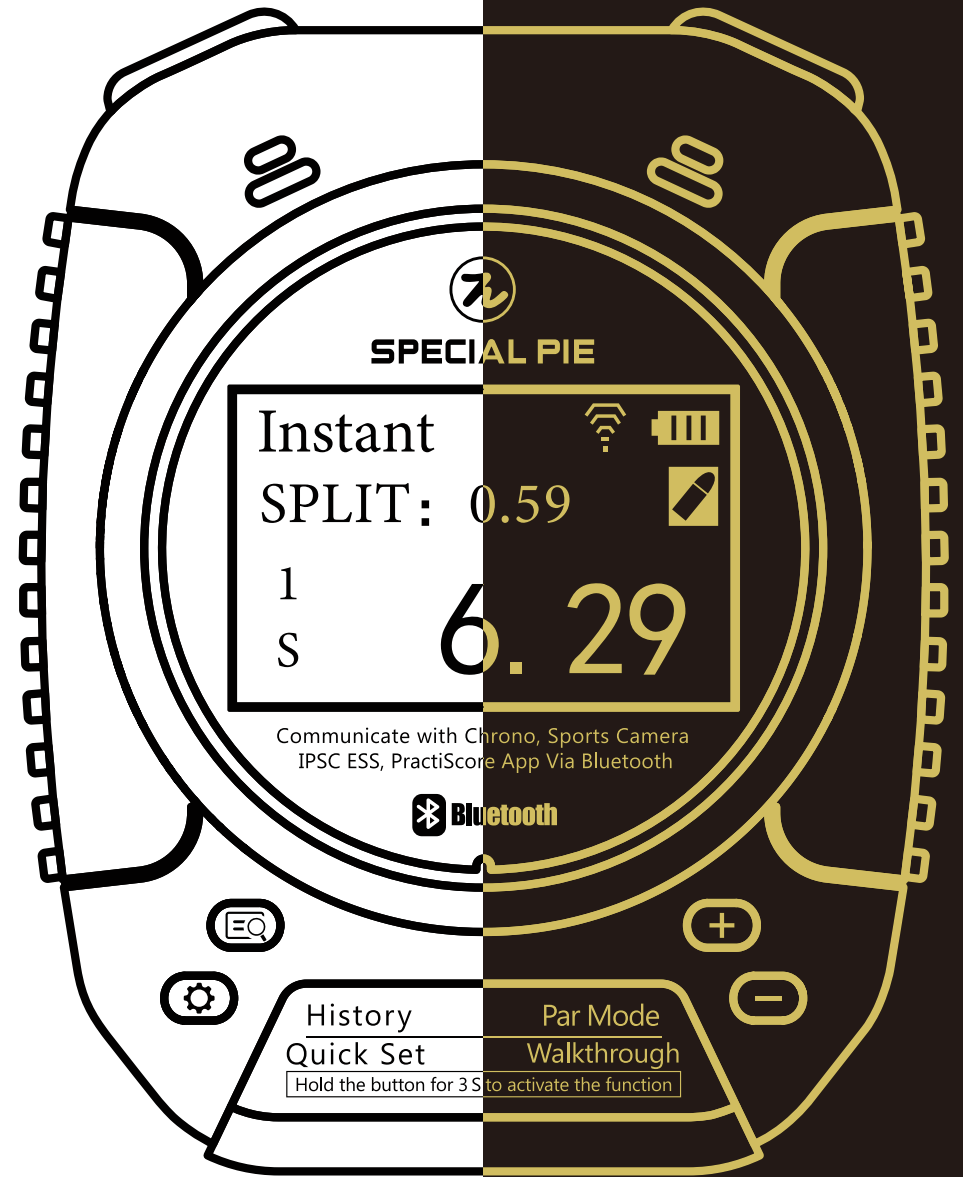

Intelligent&Professional Shooting Training Products

Shot Timer and Related Devices

ONE

Firearm Shot Timer

 SPECIAL PIE

M1A2+ Firearm Shot Timer is not only a firearm shot timer, but also a stopwatch and countdown timer. Multiple sensitivity levels meet different kinds of needs, including military, law enforcement and competitive shooting sports. Moreover, the M1A2+ can connect to the ballistic chronograph, and shooting camera via Bluetooth, while the M1A2-W+ can wirelessly connect to LED score display via RF technology. All these designs provide a better and more convenient experience for shooters, shooting ranges and competitions.