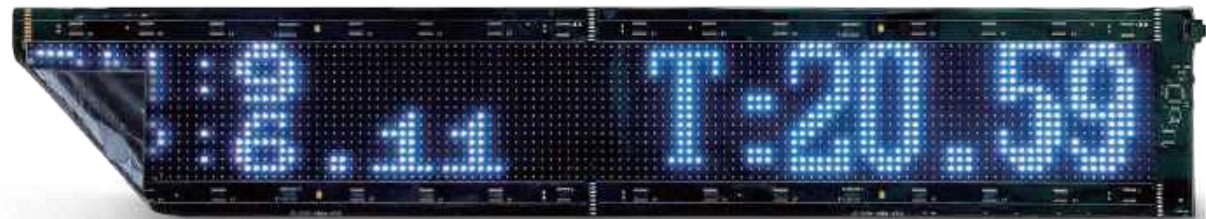

Quick Glance Kit

With an innovative design, the Quick Glance Kit for the M1A2+ timer combines an extendable screen and a protective silicone cover to quickly view data and provide all-around protection. Three colors are available, black, orange, green.

Action Air Timing System

M4P1 Action Air Timing System contains a wireless shot timer and a stop target, which is specially for action air sports. The stop target wirelessly transmits data to the shot timer after it is hit.

LED Score Display

M16P1 LED Score Display and M16P2 Flexible Score Display are designed to enhance the visibility of shooting data on the range. They can wirelessly connect to the Special Pie shot timer, synchronizing and displaying data in real time. This feature helps ROs, shooters, and spectators view the data more clearly and effectively.

Besides, M16P2 has a super slim design and can be rolled for storage.

Features

- Large and bright LED display
- Wireless connection to M1A2-W+ shot timer
- Easy to use and install on a tripod, table, or wall
- Up to 200 meters of long-distance data transmission