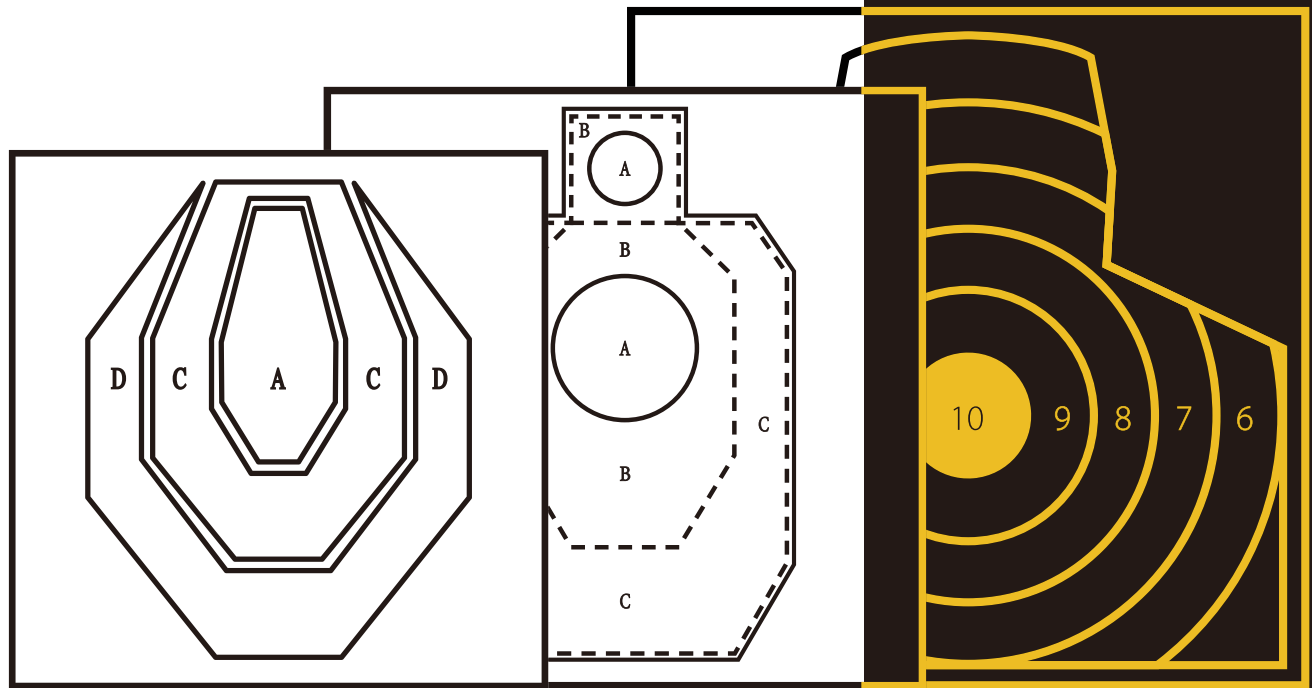

Smart Range Equipment

FOUR