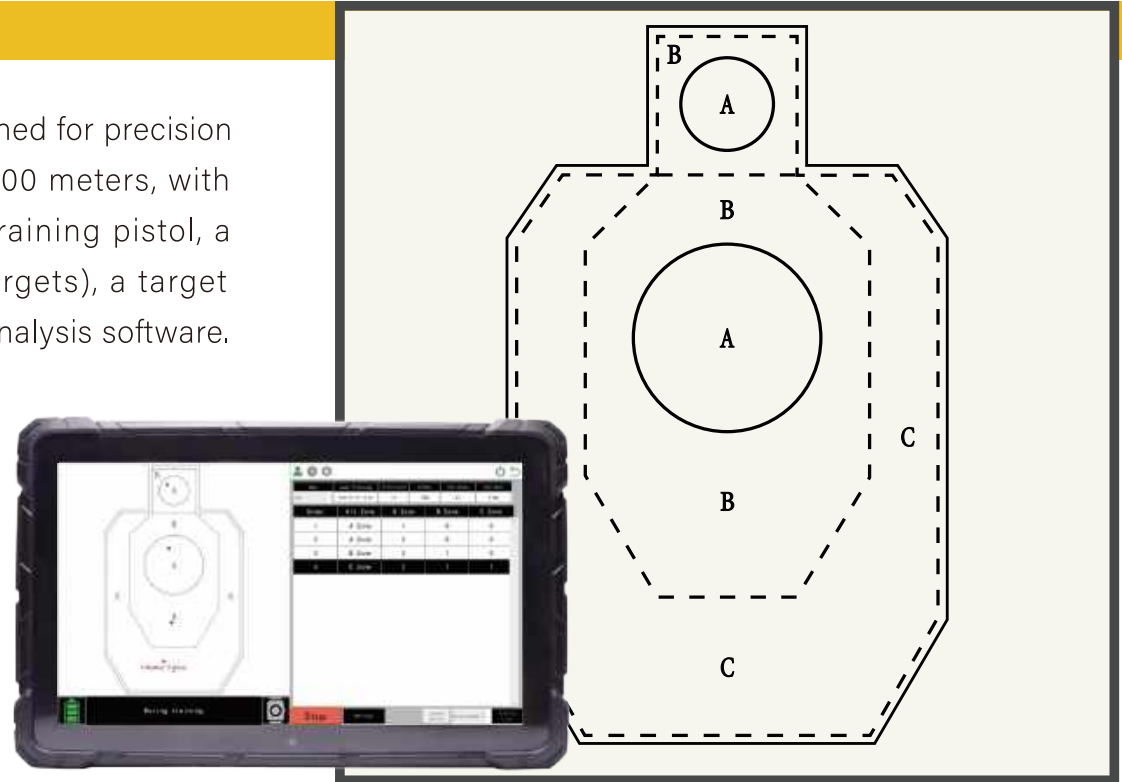

Network Intelligent Target System

AKP1 Network Intelligent Target System is a wirelessly connected and software-driven system designed for rapid-fire simulation training both indoors and outdoors. It consists of 6 pop-up targets, 1 controller, 1 LED scoreboard and 9 shooting modes. The system is rugged and easy to assemble and operate, allowing users to set up a shooting stage quickly.

Precision Shooting Training System

ZTL-11 Precision Shooting Training System is designed for precision shooting training at distance from 10 meters to 200 meters, with wireless communication. It consists of a laser training pistol, a photoelectric precision target (or customized targets), a target reporting terminal (Tablet PC) and shooting data analysis software. With the help of the high-precision photoelectric target and the analysis software, it can be used in both precision and rapid response shooting training. Ideal for military, police and other enthusiasts who need high-precision training.