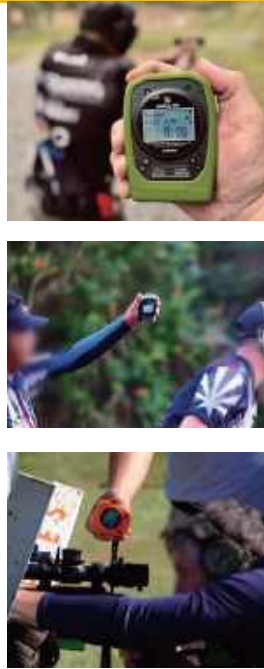

Intelligent&Professional Shooting Training Products

Shot Timer and Related Devices

ONE

Firearm Shot Timer

 SPECIAL PIE

M1A2+ Firearm Shot Timer is not only a firearm shot timer, but also a stopwatch and countdown timer. Multiple sensitivity levels meet different kinds of needs, including military, law enforcement and competitive shooting sports. Moreover, the M1A2+ can connect to the ballistic chronograph, and shooting camera via Bluetooth, while the M1A2-W+ can wirelessly connect to LED score display via RF technology. All these designs provide a better and more convenient experience for shooters, shooting ranges and competitions.

Features

- 3-in-1 shot timer: shot timer, stopwatch, countdown timer
- IP4 Waterproof, anti-scratch and drop-resistant
- Large and bright screen display; automatic echo filter
- 9 levels of sensitivity and adjustable sounds (high-frequency, low-frequency, mute)
- Connect to Practiscore and IPSC ESS software
- Supports 8 languages