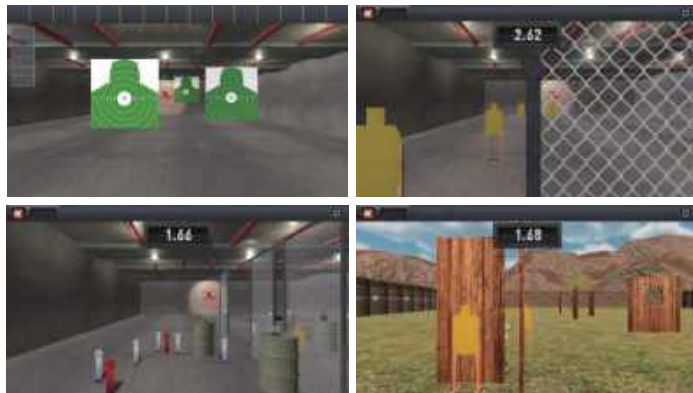

African HG Championship 2024

AustralAsia 2024

Intelligent&Professional Shooting Training Products

Laser Shooting Training Device

TWO

Interactive Projection Shooting Training System

H20/F22 Interactive Projection Shooting Training System, featuring 25 shooting stages (from easy to difficult), is designed for the military, law enforcement and shooters. It improves the safety and efficiency of shooting training while also saving costs and time. This system is compatible with the L17Pro/L17S laser shooting simulator, the LN-9 9mm laser tube, and the SPB laser bullet, helping shooters drill their shooting skills.

Features

- Includes standard paper(static/dynamic)/steel targets and disappearing/swinger targets
- Realistic shooting scenes featuring 25 shooting stages, ranging from easy to difficult
- Compatible with most laser training pistols on the market
- Easy setup and auto-calibration
- One purchase for lifetime use